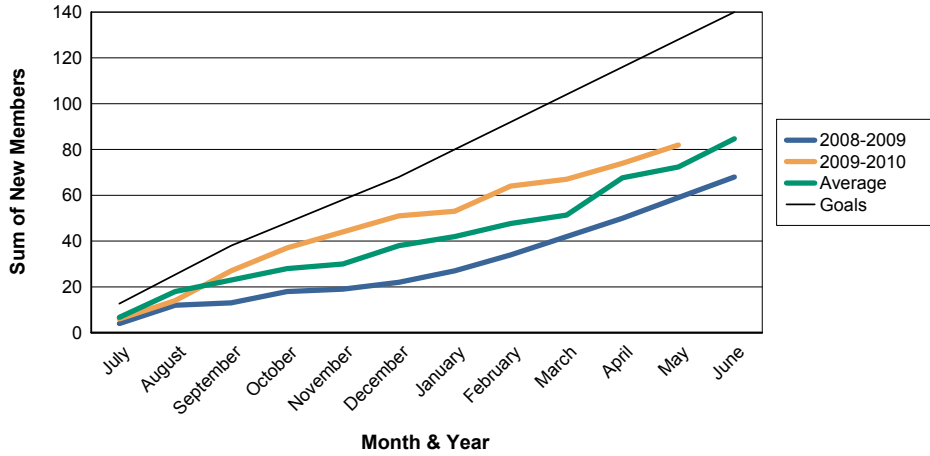

For District 8 I

Sum of Charter Members/ Month & Year

For District 8 I

3 Year Comparisons for GMT Constitutional Area 1

By GMT District

As of May 2010

Sum of New Members/ Month & Year

For District 8 I