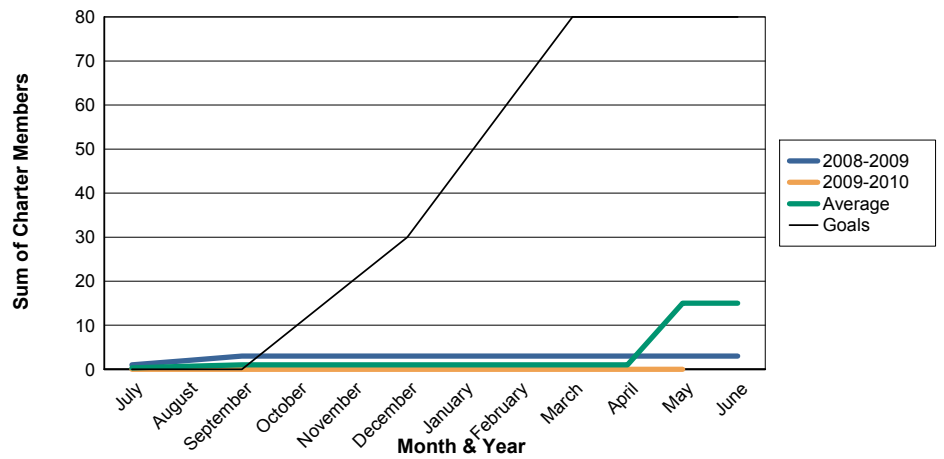

Sum of Charter Members/ Month & Year

For District 8 I