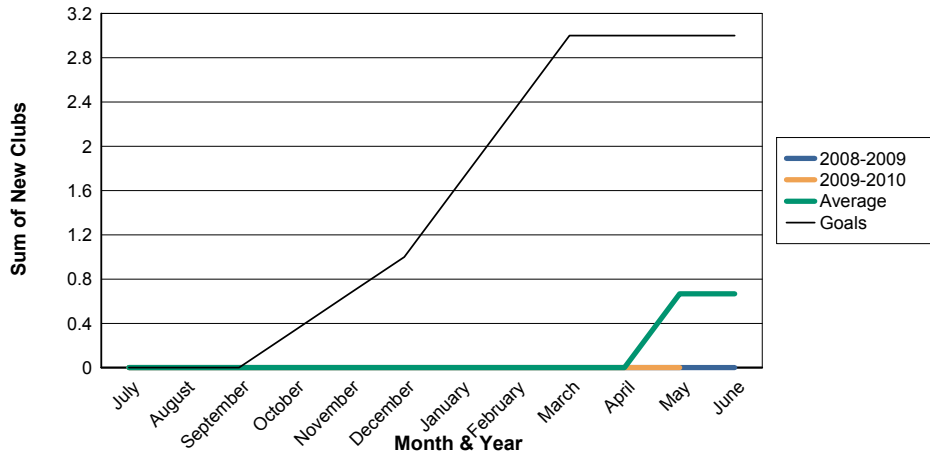

3 Year Comparisons for GMT Constitutional Area 1

By GMT District

As of May 2010

Sum of New Clubs/ Month & Year

For District 8 I

Sum of Dropped Clubs/ Month & Year

For District 8 I

Sum of Net Clubs/ Month & Year