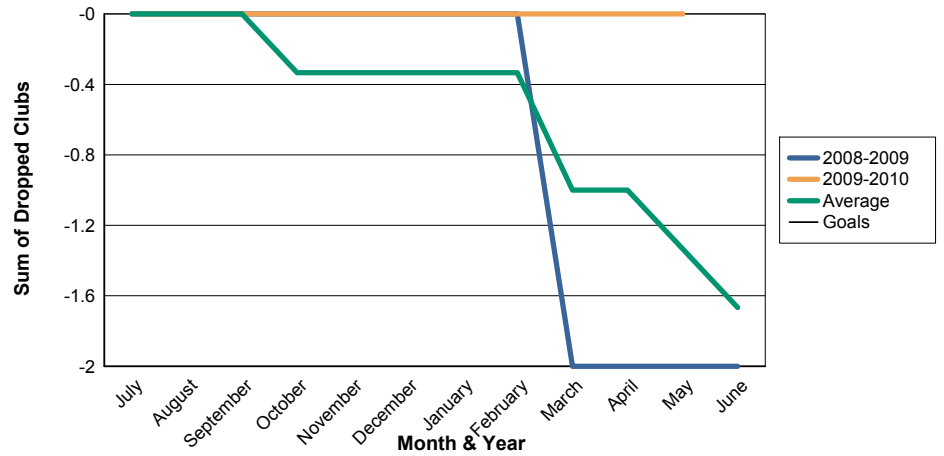

3 Year Comparisons for GMT Constitutional Area 1

By GMT District

As of May 2010

Sum of New Clubs/ Month & Year

For District 8 I

Sum of Dropped Clubs/ Month & Year

For District 8 I

Sum of Net Clubs/ Month & Year