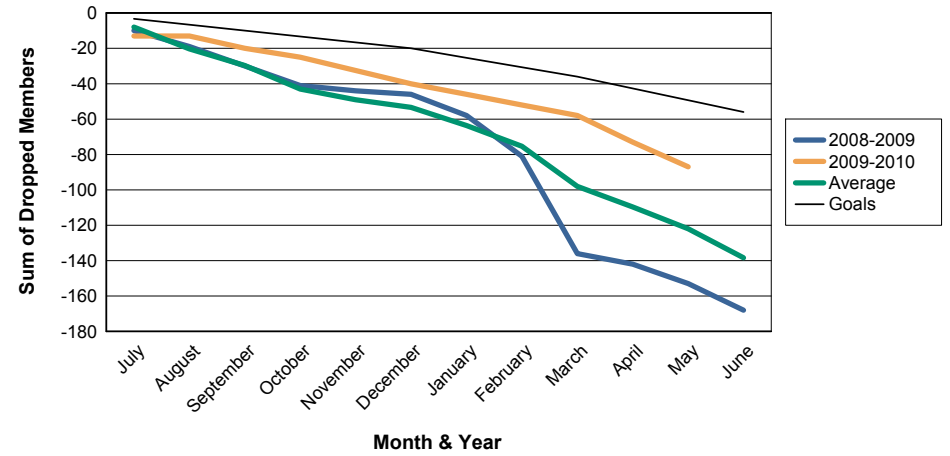

For District 8 I

Sum of Charter Members/ Month & Year

For District 8 I

3 Year Comparisons for GMT Constitutional Area 1

By GMT District

As of May 2010

Sum of New Members/ Month & Year

For District 8 I

Sum of Dropped Members/ Month & Year

For District 8 I

Sum of Net Members/ Month & Year

For District 8 I