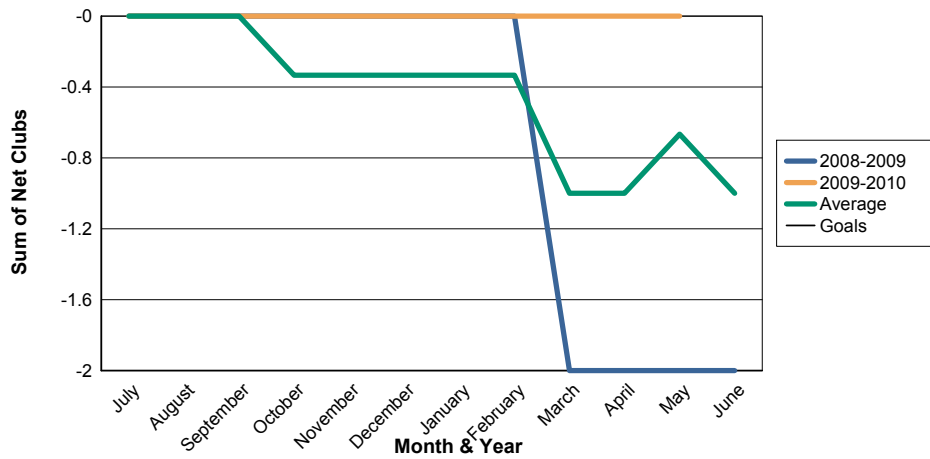

Sum of Net Clubs/ Month & Year

For District 8 I